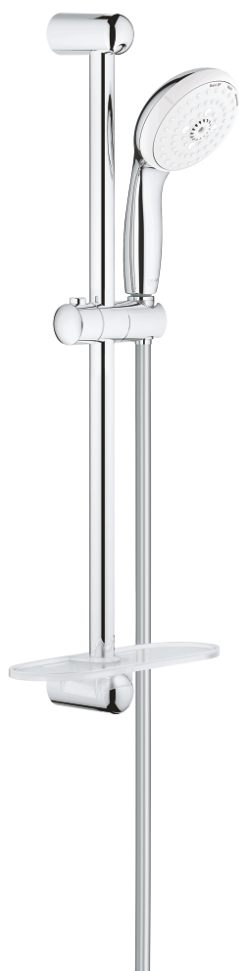

## 27 600 001 TEMPESTA 100 SHOWER RAIL SET 3 SPRAYS

### PRODUCT DESCRIPTION

- Colour: chrome
- consisting of:
  - hand shower (28 419)
  - shower rail, 600 mm (27 523)
  - Relaxaflex hose 1750 mm 1/2" x 1/2" (28 154)
  - GROHE EasyReach tray (27 596)
  - GROHE EcoJoy 9.5 l/min flow limiter
  - GROHE DreamSpray - perfect spray pattern
  - GROHE LongLife finish
  - GROHE SpeedClean - effortless limescale removal
  - Inner WaterGuide - inner insulation for surface protection
  - ShockProof silicone ring prevents damages caused by shower falling
  - suitable for instantaneous heater
  - min. recommended pressure 1.0 bar