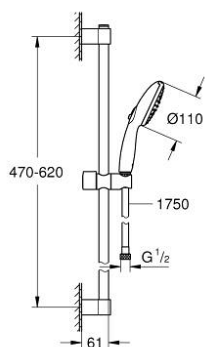

27 598 30E TEMPESTA 110 SHOWER RAIL SET 2 SPRAYS (RAIN, JET)

PRODUCT DESCRIPTION

- Colour: chrome
- consisting of:
 - hand shower Tempesta 110 (27 597)
 - maximum flow rate (at 3 bar): 5.6 l/min
 - shower rail, 600 mm (27 523)
 - Relaxaflex hose 1750 mm 1/2" x 1/2" (28 154)
 - GROHE EcoJoy - extra efficient water usage, perfect flow
 - GROHE SmartSwitch - easily rotate the dial to enjoy your preferred spray option
 - GROHE DreamSpray - perfect spray pattern
 - GROHE LongLife finish
- Flexible Installation - 1 adjustable bracket for existing drill holes
- adjustable rail holder (turn and glide shower holder)
- GROHE SpeedClean - effortless limescale removal
- Inner WaterGuide - inner insulation for surface protection
- ShockProof silicone ring prevents damages caused by shower falling
- min. recommended pressure 1.0 bar
- suitable for instantaneous heater
- professional edition

27 598 30E TEMPESTA 110 SHOWER RAIL SET 2 SPRAYS (RAIN, JET)

SELECT SPARE PART: , April 2020 – now

1: Outlet shower holder (Spare part-nr. 48607000)

2: Sliding piece (Spare part-nr. 48609000)

3: Outlet shower holder (Spare part-nr. 48608000)