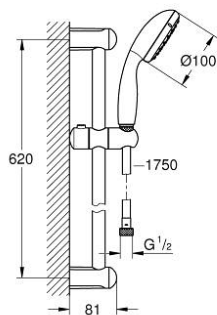

27 598 10E TEMPESTA 100 SHOWER RAIL SET 2 SPRAYS

PRODUCT DESCRIPTION

- Colour: chrome
- consisting of:
 - hand shower Tempesta 100 II (27 597)
 - maximum flow rate (at 3 bar): 5.7 l/min
 - shower rail, 600 mm (27 523)
 - Relaxaflex hose 1750 mm 1/2" x 1/2" (28 154)
 - GROHE DreamSpray - perfect spray pattern
 - GROHE LongLife finish
 - GROHE SpeedClean - effortless limescale removal
 - Inner WaterGuide - inner insulation for surface protection
 - ShockProof silicone ring prevents damages caused by shower falling
- suitable for instantaneous heater
- min. recommended pressure 1.0 bar

27 598 10E TEMPESTA 100 SHOWER RAIL SET 2 SPRAYS

SELECT SPARE PART: , June 2013 – now

1: Outlet shower holder (Spare part-nr. 48098000)

2: Sliding piece (Spare part-nr. 48099000)

3: Dirt strainer (Spare part-nr. 0700200M)

4: Compensation disc (Spare part-nr. 48051000)*

* Optional accessories