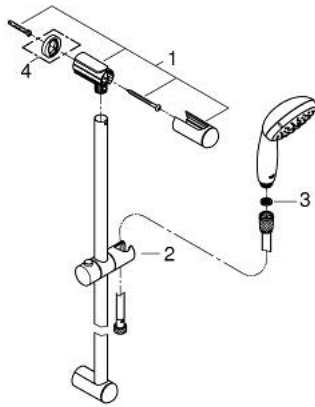

27 598 10E TEMPESTA 100 SHOWER RAIL SET 2 SPRAYS

PRODUCT DESCRIPTION

- Colour: chrome
- consisting of:
 - hand shower Tempesta 100 II (27 597)
 - maximum flow rate (at 3 bar): 5.7 l/min
 - shower rail, 600 mm (27 523)
 - Relaxaflex hose 1750 mm 1/2" x 1/2" (28 154)
 - GROHE DreamSpray - perfect spray pattern
 - GROHE LongLife finish
 - GROHE SpeedClean - effortless limescale removal
 - Inner WaterGuide - inner insulation for surface protection
 - ShockProof silicone ring prevents damages caused by shower falling
- suitable for instantaneous heater
- min. recommended pressure 1.0 bar

27 598 10E TEMPESTA 100 SHOWER RAIL SET 2 SPRAYS

SELECT SPARE PART: , June 2013 – now

1: Outlet shower holder (Spare part-nr. 48098000)

2: Sliding piece (Spare part-nr. 48099000)

3: Dirt strainer (Spare part-nr. 0700200M)