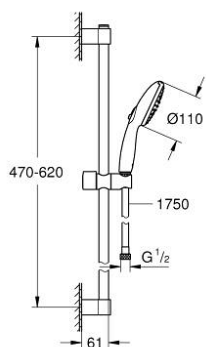

## 27 598 003 TEMPESTA 110 SHOWER RAIL SET 2 SPRAYS (RAIN, JET)

### PRODUCT DESCRIPTION

- Colour: chrome
- consisting of:
  - hand shower Tempesta 110 (27 597)
  - maximum flow rate (at 3 bar): 13.5 l/min
  - shower rail, 600 mm (27 523)
  - Relaxaflex hose 1750 mm 1/2" x 1/2" (28 154)
- GROHE SmartSwitch - easily rotate the dial to enjoy your preferred spray option
- GROHE DreamSpray - perfect spray pattern
- GROHE LongLife finish
- Flexible Installation - 1 adjustable bracket for existing drill holes
- adjustable rail holder (turn and glide shower holder)
- GROHE SpeedClean - effortless limescale removal
- Inner WaterGuide - inner insulation for surface protection
- ShockProof silicone ring prevents damages caused by shower falling
- min. recommended pressure 1.0 bar
- suitable for instantaneous heater
- professional edition

## 27 598 003 TEMPESTA 110 SHOWER RAIL SET 2 SPRAYS (RAIN, JET)

**SELECT SPARE PART:** , April 2020 – now

1: Outlet shower holder (Spare part-nr. 48607000)

2: Sliding piece (Spare part-nr. 48609000)

3: Outlet shower holder (Spare part-nr. 48608000)