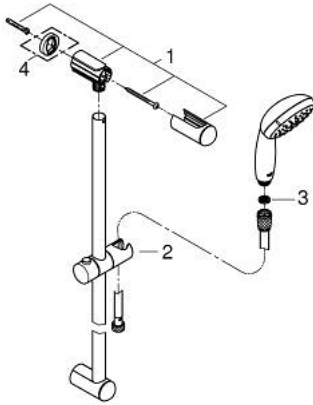

27 598 001 TEMPESTA 100 SHOWER RAIL SET 2 SPRAYS

PRODUCT DESCRIPTION

- Colour: chrome
- consisting of:
 - hand shower Tempesta 100 II (27 597)
 - shower rail, 600 mm (27 523)
 - Relaxaflex hose 1750 mm 1/2" x 1/2" (28 154)
 - GROHE DreamSpray - perfect spray pattern
 - GROHE LongLife finish
 - GROHE SpeedClean - effortless limescale removal
 - Inner WaterGuide - inner insulation for surface protection
 - ShockProof silicone ring prevents damages caused by shower falling
- suitable for instantaneous heater
- min. recommended pressure 1.0 bar

27 598 001 TEMPESTA 100 SHOWER RAIL SET 2 SPRAYS

SELECT SPARE PART: , June 2013 – now

1: Outlet shower holder (Spare part-nr. 48092000)

2: Sliding piece (Spare part-nr. 48093000)

3: Dirt strainer (Spare part-nr. 0700200M)