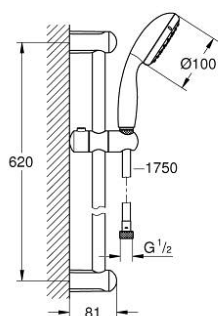

27 598 001 TEMPESTA 100 SHOWER RAIL SET 2 SPRAYS

PRODUCT DESCRIPTION

- Colour: chrome
- consisting of:
 - hand shower Tempesta 100 II (27 597)
 - shower rail, 600 mm (27 523)
 - Relaxaflex hose 1750 mm 1/2" x 1/2" (28 154)
 - GROHE DreamSpray - perfect spray pattern
 - GROHE LongLife finish
 - GROHE SpeedClean - effortless limescale removal
 - Inner WaterGuide - inner insulation for surface protection
 - ShockProof silicone ring prevents damages caused by shower falling
- suitable for instantaneous heater
- min. recommended pressure 1.0 bar

27 598 001 TEMPESTA 100 SHOWER RAIL SET 2 SPRAYS

SELECT SPARE PART: , June 2013 – now

1: Outlet shower holder (Spare part-nr. 48092000)

2: Sliding piece (Spare part-nr. 48093000)

3: Dirt strainer (Spare part-nr. 0700200M)