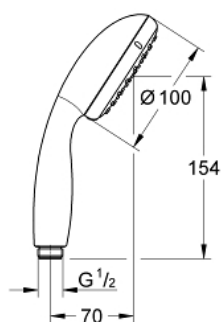

27 597 10E TEMPESTA 100 HAND SHOWER 2 SPRAYS

PRODUCT DESCRIPTION

- Colour: chrome
- spray patterns: Rain, Jet
- GROHE EcoJoy 5.7 l/min. flow limiter
- GROHE DreamSpray - perfect spray pattern
- GROHE LongLife finish
- GROHE SpeedClean - effortless limescale removal
- Inner WaterGuide - inner insulation for surface protection
- ShockProof silicone ring prevents damages caused by shower falling
- universal mounting system, fitting all standard shower hoses
- suitable for instantaneous heater
- min. recommended pressure 1.0 bar

27 597 10E TEMPESTA 100 HAND SHOWER 2 SPRAYS

SELECT SPARE PART: , June 2013 – now

1: Dirt strainer (Spare part-nr. 0700200M)