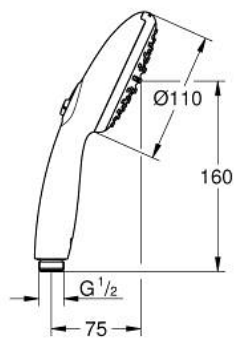

27 597 003 TEMPESTA 110 HAND SHOWER 2 SPRAYS

PRODUCT DESCRIPTION

- Colour: chrome
- spray patterns: Rain, Jet
- maximum flow rate (at 3 bar): 13.5 l/min
- GROHE SmartSwitch - easily rotate the dial to enjoy your preferred spray option
- GROHE DreamSpray - perfect spray pattern
- GROHE LongLife finish
- GROHE SpeedClean - effortless limescale removal
- Inner WaterGuide - inner insulation for surface protection
- ShockProof silicone ring prevents damages caused by shower falling
- universal mounting system, fitting all standard shower hoses
- min. recommended pressure 1.0 bar
- suitable for instantaneous heater
- professional edition

27 597 003 TEMPESTA 110 HAND SHOWER 2 SPRAYS

SELECT SPARE PART: , April 2020 – now

1: Dirt strainer (Spare part-nr. 0700200M)