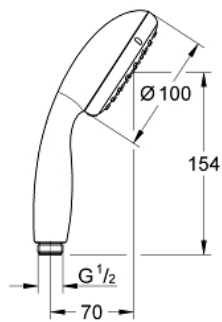

## 27 597 001 TEMPESTA 100 HAND SHOWER 2 SPRAYS

### PRODUCT DESCRIPTION

- Colour: chrome
- spray patterns: Rain, Jet
- GROHE DreamSpray - perfect spray pattern
- GROHE LongLife finish
- GROHE SpeedClean - effortless limescale removal
- Inner WaterGuide - inner insulation for surface protection
- ShockProof silicone ring prevents damages caused by shower falling
- universal mounting system, fitting all standard shower hoses
- suitable for instantaneous heater
- min. recommended pressure 1.0 bar

## 27 597 001 TEMPESTA 100 HAND SHOWER 2 SPRAYS

**SELECT SPARE PART:** , June 2013 – now

1: Dirt strainer (Spare part-nr. 0700200M)