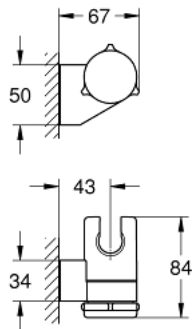

27 595 000 TEMPESTA WALL SHOWER HOLDER

PRODUCT DESCRIPTION

- Colour: chrome
- adjustable
- GROHE LongLife finish

27 595 000 TEMPESTA WALL SHOWER HOLDER

SELECT SPARE PART: , August 2010 – now

1: Cap (Spare part-nr. 45652P00)