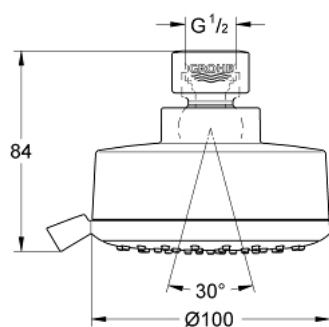

## 27 591 001 TEMPESTA COSMOPOLITAN 100 HEAD SHOWER 4 SPRAYS

### PRODUCT DESCRIPTION

- Colour: chrome
- spray patterns: GROHE Rain O<sup>2</sup>, Rain, Massage, Jet
- maximum flow rate (at 3 bar): 8.5 l/min
- ball joint ± 15° rotatable
- connection thread ½"
- GROHE EcoJoy - less water, perfect flow
- GROHE DreamSpray - perfect spray pattern
- GROHE LongLife finish
- GROHE SpeedClean - effortless limescale removal
- Inner WaterGuide - inner insulation for surface protection
- suitable for instantaneous heater
- min. recommended pressure 1.0 bar

## 27 591 001 TEMPESTA COSMOPOLITAN 100 HEAD SHOWER 4 SPRAYS

**SELECT SPARE PART:** , March 2017 – now

1: Fibre seal dia. 12x2 mm (Spare part-nr. 0138900M)

2: Dirt strainer (Spare part-nr. 48007000)