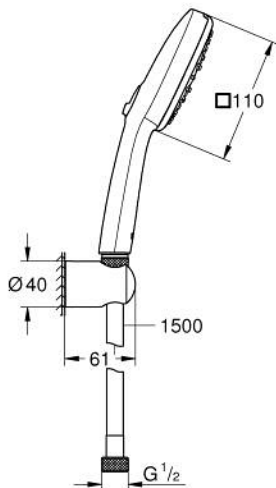

27 588 003 TEMPESTA CUBE 110 WALL HOLDER SET 3 SPRAYS

PRODUCT DESCRIPTION

- Colour: chrome
- consisting of:
 - hand shower Tempesta Cube 110 (27 574)
 - spray patterns: Jet, Rain, Massage
 - maximum flow rate (at 3 bar): 7.4 l/min
 - wall shower holder Tempesta, non-adjustable (28 605)
 - shower hose Relexaflex 1500 mm 1/2" x 1/2" (28 151)
 - GROHE EcoJoy - less water, perfect flow
 - GROHE SmartSwitch - easily rotate the dial to enjoy your preferred spray option
 - GROHE DreamSpray - perfect spray pattern
 - GROHE LongLife finish
 - GROHE SpeedClean - effortless limescale removal
 - Inner WaterGuide - inner insulation for surface protection
 - ShockProof silicone ring prevents damages caused by shower falling
 - min. recommended pressure 1.0 bar
 - suitable for instantaneous heater
 - professional edition

27 588 003 TEMPESTA CUBE 110 WALL HOLDER SET 3 SPRAYS

SELECT SPARE PART: , November 2021 – now

1: Dirt strainer (Spare part-nr. 0700200M)