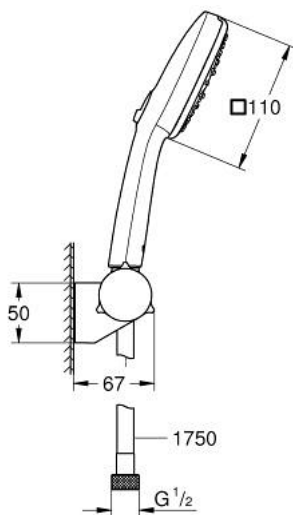

27 584 003 TEMPESTA CUBE 110 WALL HOLDER SET 3 SPRAYS

PRODUCT DESCRIPTION

- Colour: chrome
- consisting of:
 - hand shower Tempesta Cube 110 (27 574)
 - spray patterns: Jet, Rain, Massage
 - maximum flow rate (at 3 bar): 7.4 l/min
 - wall shower holder adjustable (27 595)
- Relaxaflex hose 1750 mm 1/2" x 1/2" (28 154)
- GROHE EcoJoy - less water, perfect flow
- GROHE SmartSwitch - easily rotate the dial to enjoy your preferred spray option
- GROHE DreamSpray - perfect spray pattern
- GROHE LongLife finish
- GROHE SpeedClean - effortless limescale removal
- Inner WaterGuide - inner insulation for surface protection
- ShockProof silicone ring prevents damages caused by shower falling
- min. recommended pressure 1.0 bar
- suitable for instantaneous heater
- professional edition

27 584 003 TEMPESTA CUBE 110 WALL HOLDER SET 3 SPRAYS

SELECT SPARE PART: , November 2021 – now

1: Dirt strainer (Spare part-nr. 0700200M)

2: Shield (Spare part-nr. 1029380000)