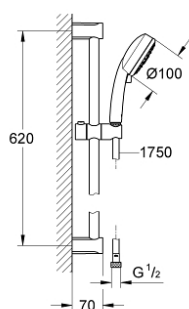

## 27 580 002 TEMPESTA COSMOPOLITAN 100 SHOWER RAIL SET 4 SPRAYS

### PRODUCT DESCRIPTION

- Colour: chrome
- consisting of:
  - hand shower Tempesta Cosmopolitan 100 (27 575)
  - shower rail, 600 mm (27 521)
  - Relaxaflex hose 1750 mm 1/2" x 1/2" (28 154)
  - GROHE EcoJoy 9.5 l/min flow limiter
  - GROHE DreamSpray - perfect spray pattern
  - GROHE LongLife finish
  - GROHE SpeedClean - effortless limescale removal
  - Inner WaterGuide - inner insulation for surface protection
- suitable for instantaneous heater
- min. recommended pressure 1.0 bar

## 27 580 002 TEMPESTA COSMOPOLITAN 100 SHOWER RAIL SET 4 SPRAYS

**SELECT SPARE PART:** , March 2017 – now

1: Outlet shower holder (Spare part-nr. 48095000)

2: Sliding piece (Spare part-nr. 12140000)

3: Dirt strainer (Spare part-nr. 0700200M)