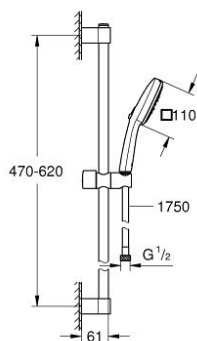

## 27 579 003 TEMPESTA CUBE 110 SHOWER RAIL SET 3 SPRAYS

### PRODUCT DESCRIPTION

- Colour: chrome
- consisting of:
  - hand shower Tempesta Cube 110 (27 574)
  - spray patterns: Jet, Rain, Massage
  - maximum flow rate (at 3 bar): 7.4 l/min
  - shower rail, 600 mm (27 523)
  - Relaxaflex hose 1750 mm 1/2" x 1/2" (28 154)
  - GROHE EcoJoy - less water, perfect flow
  - GROHE SmartSwitch - easily rotate the dial to enjoy your preferred spray option
  - GROHE DreamSpray - perfect spray pattern
  - GROHE LongLife finish
- Flexible Installation - 1 adjustable bracket for existing drill holes
- adjustable rail holder (turn and glide shower holder)
- GROHE SpeedClean - effortless limescale removal
- Inner WaterGuide - inner insulation for surface protection
- ShockProof silicone ring prevents damages caused by shower falling
- min. recommended pressure 1.0 bar
- suitable for instantaneous heater
- professional edition

## 27 579 003 TEMPESTA CUBE 110 SHOWER RAIL SET 3 SPRAYS

**SELECT SPARE PART:** , November 2021 – now

1: Outlet shower holder (Spare part-nr. 48607000)

2: Sliding piece (Spare part-nr. 48609000)

3: Outlet shower holder (Spare part-nr. 48608000)