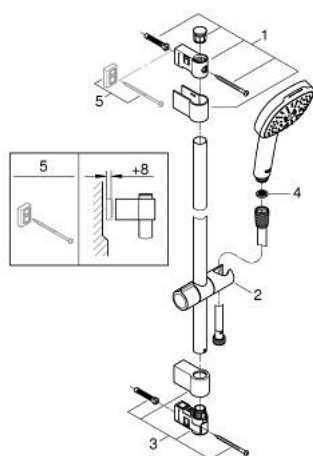

## 27 579 003 TEMPESTA CUBE 110 SHOWER RAIL SET 3 SPRAYS

### PRODUCT DESCRIPTION

- Colour: chrome
- consisting of:
  - hand shower Tempesta Cube 110 (27 574)
  - spray patterns: Jet, Rain, Massage
  - maximum flow rate (at 3 bar): 7.4 l/min
  - shower rail, 600 mm (27 523)
  - Relaxaflex hose 1750 mm 1/2" x 1/2" (28 154)
  - GROHE EcoJoy - less water, perfect flow
  - GROHE SmartSwitch - easily rotate the dial to enjoy your preferred spray option
  - GROHE DreamSpray - perfect spray pattern
  - GROHE LongLife finish
- Flexible Installation - 1 adjustable bracket for existing drill holes
- adjustable rail holder (turn and glide shower holder)
- GROHE SpeedClean - effortless limescale removal
- Inner WaterGuide - inner insulation for surface protection
- ShockProof silicone ring prevents damages caused by shower falling
- min. recommended pressure 1.0 bar
- suitable for instantaneous heater
- professional edition

## 27 579 003 TEMPESTA CUBE 110 SHOWER RAIL SET 3 SPRAYS

**SELECT SPARE PART:** , November 2021 – now

1: Outlet shower holder (Spare part-nr. 48607000)

2: Sliding piece (Spare part-nr. 48609000)

3: Outlet shower holder (Spare part-nr. 48608000)