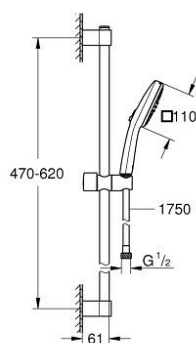

27 578 30E TEMPESTA CUBE 110 SHOWER RAIL SET 2 SPRAYS

PRODUCT DESCRIPTION

- Colour: chrome
- consisting of:
 - hand shower Tempesta Cube 110 (27 571)
 - spray patterns: Rain, Jet
 - maximum flow rate (at 3 bar): 5.6 l/min
 - shower rail, 600 mm (27 523)
 - Relaxaflex hose 1750 mm 1/2" x 1/2" (28 154)
 - GROHE EcoJoy - extra efficient water usage, perfect flow
 - GROHE SmartSwitch - easily rotate the dial to enjoy your preferred spray option
 - GROHE DreamSpray - perfect spray pattern
 - GROHE LongLife finish
- Flexible Installation - 1 adjustable bracket for existing drill holes
- adjustable rail holder (turn and glide shower holder)
- GROHE SpeedClean - effortless limescale removal
- Inner WaterGuide - inner insulation for surface protection
- ShockProof silicone ring prevents damages caused by shower falling
- min. recommended pressure 1.0 bar
- suitable for instantaneous heater
- professional edition

27 578 30E TEMPESTA CUBE 110 SHOWER RAIL SET 2 SPRAYS

SELECT SPARE PART: , April 2020 – now

1: Outlet shower holder (Spare part-nr. 48607000)

2: Sliding piece (Spare part-nr. 48609000)

3: Outlet shower holder (Spare part-nr. 48608000)