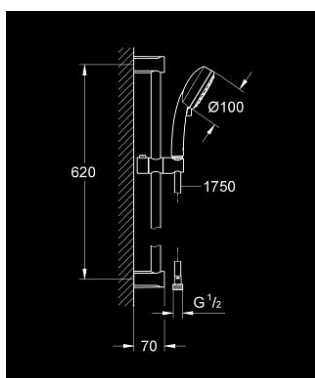

27 578 20E TEMPESTA COSMOPOLITAN 100 SHOWER RAIL SET 2 SPRAYS

PRODUCT DESCRIPTION

- Colour: chrome
- consisting of:
 - hand shower Tempesta Cosmopolitan 100 (27 571 20E)
 - shower rail, 600 mm (27 521)
 - Relaxaflex hose 1750 mm 1/2" x 1/2" (28 154)
 - GROHE EcoJoy 5.7 l/min. flow limiter
 - GROHE DreamSpray - perfect spray pattern
 - GROHE LongLife finish
 - GROHE SpeedClean - effortless limescale removal
 - Inner WaterGuide - inner insulation for surface protection
- suitable for instantaneous heater
- min. recommended pressure 1.0 bar

27 578 20E TEMPESTA COSMOPOLITAN 100 SHOWER RAIL SET 2 SPRAYS

SELECT SPARE PART: , March 2017 – now

1: Outlet shower holder (Spare part-nr. 48092000)

2: Sliding piece (Spare part-nr. 48093000)

3: Dirt strainer (Spare part-nr. 0700200M)