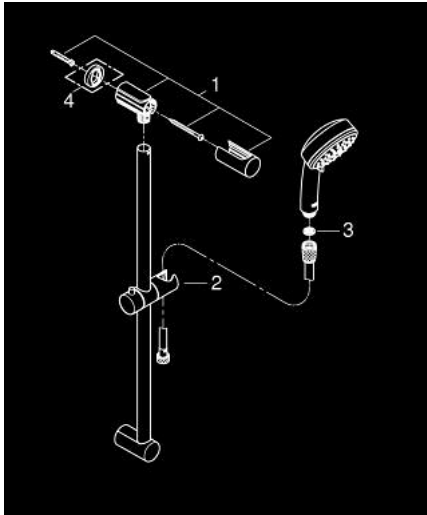

27 578 20E TEMPESTA COSMOPOLITAN 100 SHOWER RAIL SET 2 SPRAYS

PRODUCT DESCRIPTION

- Colour: chrome
- consisting of:
 - hand shower Tempesta Cosmopolitan 100 (27 571 20E)
 - shower rail, 600 mm (27 521)
 - Relaxaflex hose 1750 mm 1/2" x 1/2" (28 154)
 - GROHE EcoJoy 5.7 l/min. flow limiter
 - GROHE DreamSpray - perfect spray pattern
 - GROHE LongLife finish
 - GROHE SpeedClean - effortless limescale removal
 - Inner WaterGuide - inner insulation for surface protection
- suitable for instantaneous heater
- min. recommended pressure 1.0 bar

27 578 20E TEMPESTA COSMOPOLITAN 100 SHOWER RAIL SET 2 SPRAYS

SELECT SPARE PART: , March 2017 – now

1: Outlet shower holder (Spare part-nr. 48092000)

2: Sliding piece (Spare part-nr. 48093000)

3: Dirt strainer (Spare part-nr. 0700200M)