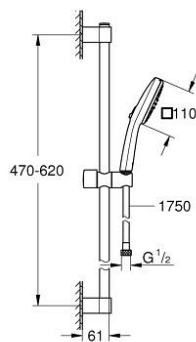

27 578 003 TEMPESTA CUBE 110 SHOWER RAIL SET 2 SPRAYS

PRODUCT DESCRIPTION

- Colour: chrome
- consisting of:
 - hand shower Tempesta Cube 110 (27 571)
 - spray patterns: Rain, Jet
 - maximum flow rate (at 3 bar): 13.5 l/min
 - shower rail, 600 mm (27 523)
 - Relaxaflex hose 1750 mm 1/2" x 1/2" (28 154)
 - GROHE SmartSwitch - easily rotate the dial to enjoy your preferred spray option
 - GROHE DreamSpray - perfect spray pattern
 - GROHE LongLife finish
- Flexible Installation - 1 adjustable bracket for existing drill holes
- adjustable rail holder (turn and glide shower holder)
- GROHE SpeedClean - effortless limescale removal
- Inner WaterGuide - inner insulation for surface protection
- ShockProof silicone ring prevents damages caused by shower falling
- min. recommended pressure 1.0 bar
- suitable for instantaneous heater
- professional edition

27 578 003 TEMPESTA CUBE 110 SHOWER RAIL SET 2 SPRAYS

SELECT SPARE PART: , April 2020 – now

1: Outlet shower holder (Spare part-nr. 48607000)

2: Sliding piece (Spare part-nr. 48609000)

3: Outlet shower holder (Spare part-nr. 48608000)