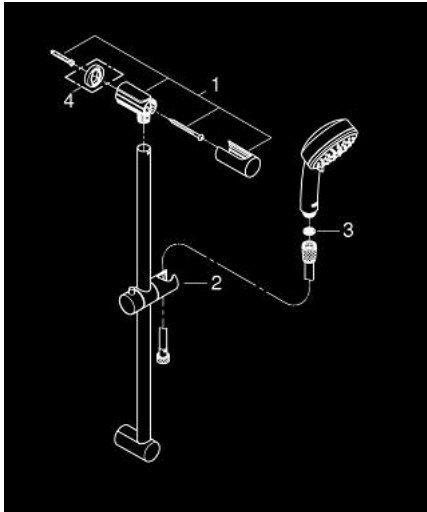

27 578 002 TEMPESTA COSMOPOLITAN 100 SHOWER RAIL SET 2 SPRAYS

PRODUCT DESCRIPTION

- Colour: chrome
- consisting of:
 - hand shower (27 571)
 - shower rail, 600 mm (27 521)
 - Relaxaflex hose 1750 mm 1/2" x 1/2" (28 154)
 - GROHE DreamSpray - perfect spray pattern
 - GROHE LongLife finish
 - GROHE SpeedClean - effortless limescale removal
 - Inner WaterGuide - inner insulation for surface protection
 - suitable for instantaneous heater
 - min. recommended pressure 1.0 bar

27 578 002 TEMPESTA COSMOPOLITAN 100 SHOWER RAIL SET 2 SPRAYS

SELECT SPARE PART: , March 2017 – now

1: Outlet shower holder (Spare part-nr. 48092000)

2: Sliding piece (Spare part-nr. 48093000)

3: Dirt strainer (Spare part-nr. 0700200M)