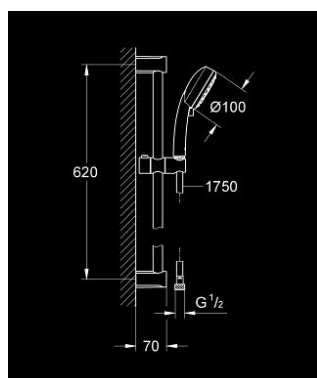

27 578 002 TEMPESTA COSMOPOLITAN 100 SHOWER RAIL SET 2 SPRAYS

PRODUCT DESCRIPTION

- Colour: chrome
- consisting of:
 - hand shower (27 571)
 - shower rail, 600 mm (27 521)
 - Relaxaflex hose 1750 mm 1/2" x 1/2" (28 154)
 - GROHE DreamSpray - perfect spray pattern
 - GROHE LongLife finish
 - GROHE SpeedClean - effortless limescale removal
 - Inner WaterGuide - inner insulation for surface protection
 - suitable for instantaneous heater
 - min. recommended pressure 1.0 bar

27 578 002 TEMPESTA COSMOPOLITAN 100 SHOWER RAIL SET 2 SPRAYS

SELECT SPARE PART: , March 2017 – now

1: Outlet shower holder (Spare part-nr. 48092000)

2: Sliding piece (Spare part-nr. 48093000)

3: Dirt strainer (Spare part-nr. 0700200M)