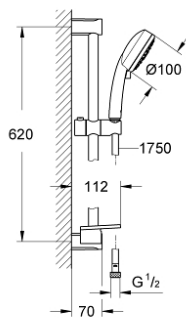

27 577 002 TEMPESTA COSMOPOLITAN 100 SHOWER RAIL SET 4 SPRAYS

PRODUCT DESCRIPTION

- Colour: chrome
- consisting of:
 - hand shower (27 575)
 - shower rail, 600 mm (27 521)
 - Relaxaflex hose 1750 mm 1/2" x 1/2" (28 154)
 - GROHE EasyReach tray (27 596)
 - GROHE EcoJoy 9,5 l/min flow limiter
 - GROHE DreamSpray - perfect spray pattern
 - GROHE LongLife finish
 - GROHE SpeedClean - effortless limescale removal
 - Inner WaterGuide - inner insulation for surface protection
 - suitable for instantaneous heater
 - min. recommended pressure 1.0 bar

27 577 002 TEMPESTA COSMOPOLITAN 100 SHOWER RAIL SET 4 SPRAYS

SELECT SPARE PART: , March 2017 – now

- 1: Outlet shower holder (Spare part-nr. 48095000)
 - 2: Sliding piece (Spare part-nr. 12140000)
 - 3: GROHE EasyReach tray (Spare part-nr. 27596000)
 - 4: Dirt strainer (Spare part-nr. 0700200M)
 - 5: Compensation disc (Spare part-nr. 48051000)*
- * Optional accessories