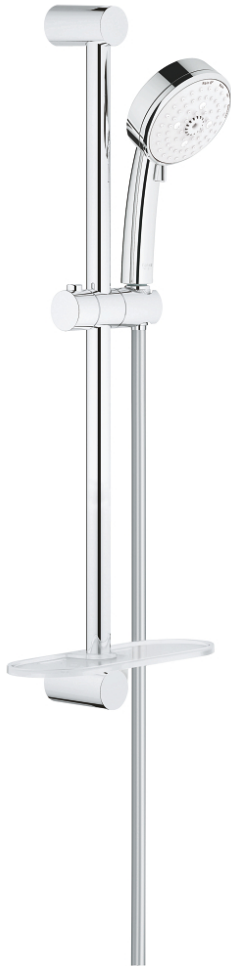

27 577 002 TEMPESTA COSMOPOLITAN 100 SHOWER RAIL SET 4 SPRAYS

PRODUCT DESCRIPTION

- Colour: chrome
- consisting of:
 - hand shower (27 575)
 - shower rail, 600 mm (27 521)
 - Relaxaflex hose 1750 mm 1/2" x 1/2" (28 154)
 - GROHE EasyReach tray (27 596)
 - GROHE EcoJoy 9,5 l/min flow limiter
 - GROHE DreamSpray - perfect spray pattern
 - GROHE LongLife finish
 - GROHE SpeedClean - effortless limescale removal
 - Inner WaterGuide - inner insulation for surface protection
 - suitable for instantaneous heater
 - min. recommended pressure 1.0 bar

27 577 002 TEMPESTA COSMOPOLITAN 100 SHOWER RAIL SET 4 SPRAYS

SELECT SPARE PART: , March 2017 – now

- 1: Outlet shower holder (Spare part-nr. 48095000)
 - 2: Sliding piece (Spare part-nr. 12140000)
 - 3: GROHE EasyReach tray (Spare part-nr. 27596000)
 - 4: Dirt strainer (Spare part-nr. 0700200M)
 - 5: Compensation disc (Spare part-nr. 48051000)*
- * Optional accessories