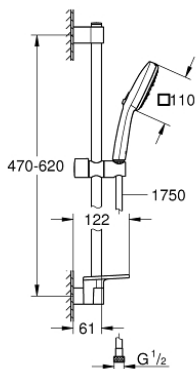

## 27 576 003 TEMPESTA CUBE 110 SHOWER RAIL SET 3 SPRAYS

### PRODUCT DESCRIPTION

- Colour: chrome
- consisting of:
  - hand shower Tempesta Cube 110 (27 574)
  - spray patterns: Jet, Rain, Massage
  - maximum flow rate (at 3 bar): 7.4 l/min
  - shower rail, 600 mm (27 523)
  - Relaxaflex hose 1750 mm 1/2" x 1/2" (28 154)
  - GROHE EasyReach tray (26 770)
  - GROHE EcoJoy - less water, perfect flow
  - GROHE SmartSwitch - easily rotate the dial to enjoy your preferred spray option
  - GROHE DreamSpray - perfect spray pattern
  - GROHE LongLife finish
- Flexible Installation - 1 adjustable bracket for existing drill holes
- adjustable rail holder (turn and glide shower holder)
- GROHE SpeedClean - effortless limescale removal
- Inner WaterGuide - inner insulation for surface protection
- ShockProof silicone ring prevents damages caused by shower falling
- min. recommended pressure 1.0 bar
- suitable for instantaneous heater
- professional edition

## 27 576 003 TEMPESTA CUBE 110 SHOWER RAIL SET 3 SPRAYS

**SELECT SPARE PART:** , November 2021 – now

- 1: Outlet shower holder (Spare part-nr. 48607000)
- 2: Sliding piece (Spare part-nr. 48609000)
- 3: Outlet shower holder (Spare part-nr. 48608000)
- 4: Dirt strainer (Spare part-nr. 0700200M)
- 5: GROHE EasyReach tray (Spare part-nr. 26770001)
- 6: Compensation disc (Spare part-nr. 48543001)\*