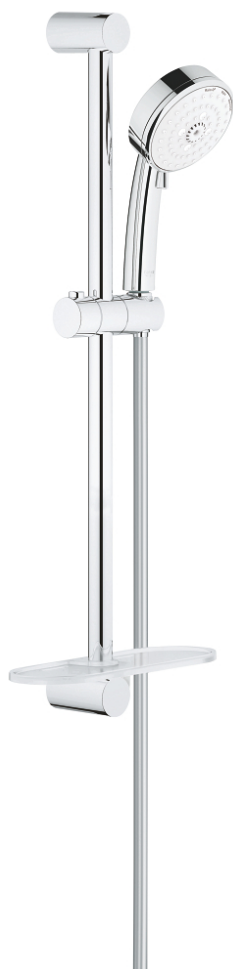

27 576 002 TEMPESTA COSMOPOLITAN 100 SHOWER SET 3 SPRAYS

PRODUCT DESCRIPTION

- Colour: chrome
- consisting of:
 - hand shower (27 574)
 - shower rail 600 mm
 - Relaxaflex hose 1750 mm 1/2" x 1/2" (28 154)
 - GROHE EasyReach tray (27 596)
 - GROHE EcoJoy 9.5 l/min flow limiter
 - GROHE DreamSpray - perfect spray pattern
 - GROHE LongLife finish
 - GROHE SpeedClean - effortless limescale removal
 - Inner WaterGuide - inner insulation for surface protection
- suitable for instantaneous heater
- min. recommended pressure 1.0 bar