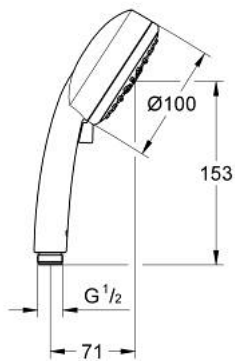

## 27 575 002 TEMPESTA COSMOPOLITAN 100 HAND SHOWER 4 SPRAYS

### PRODUCT DESCRIPTION

- Colour: chrome
- spray patterns: GROHE Rain O<sup>2</sup>, Rain, Massage, Jet
- GROHE EcoJoy 9.5 l/min flow limiter
- GROHE DreamSpray - perfect spray pattern
- GROHE LongLife finish
- GROHE SpeedClean - effortless limescale removal
- Inner WaterGuide - inner insulation for surface protection
- universal mounting system, fitting all standard shower hoses
- suitable for instantaneous heater
- min. recommended pressure 1.0 bar

27 575 002 **TEMPESTA COSMOPOLITAN 100 HAND SHOWER 4 SPRAYS**

**SELECT SPARE PART:** , March 2017 – now

1: Dirt strainer (Spare part-nr. 0700200M)