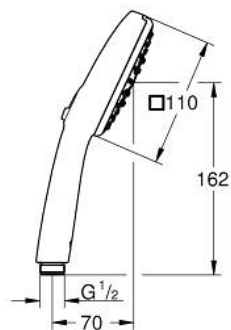

27 574 003 TEMPESTA CUBE 110 HAND SHOWER 3 SPRAYS

PRODUCT DESCRIPTION

- Colour: chrome
- spray patterns: Rain, Jet, Massage
- maximum flow rate (at 3 bar): 7.4 l/min
- GROHE EcoJoy - less water, perfect flow
- GROHE SmartSwitch - easily rotate the dial to enjoy your preferred spray option
- GROHE DreamSpray - perfect spray pattern
- GROHE LongLife finish
- GROHE SpeedClean - effortless limescale removal
- Inner WaterGuide - inner insulation for surface protection
- ShockProof silicone ring prevents damages caused by shower falling
- universal mounting system, fitting all standard shower hoses
- min. recommended pressure 1.0 bar
- suitable for instantaneous heater
- professional edition

Pure Freude
an Wasser

27 574 003 TEMPESTA CUBE 110 HAND SHOWER 3 SPRAYS

SELECT SPARE PART: , July 2021 – now

1: Dirt strainer (Spare part-nr. 0700200M)