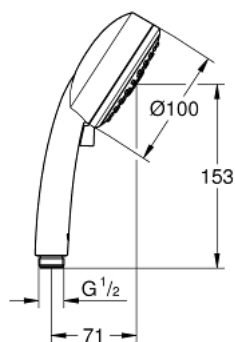

27 574 002 TEMPESTA COSMOPOLITAN 100 HAND SHOWER 3 SPRAYS

PRODUCT DESCRIPTION

- Colour: chrome
- spray patterns: GROHE Rain O², Rain, Massage
- GROHE EcoJoy 9,5 l/min flow limiter
- GROHE DreamSpray - perfect spray pattern
- GROHE LongLife finish
- GROHE SpeedClean - effortless limescale removal
- Inner WaterGuide - inner insulation for surface protection
- universal mounting system, fitting all standard shower hoses
- suitable for instantaneous heater
- min. recommended pressure 1.0 bar

27 574 002 **TEMPESTA COSMOPOLITAN 100 HAND SHOWER 3 SPRAYS**

SELECT SPARE PART: , March 2017 – now

1: Dirt strainer (Spare part-nr. 0700200M)