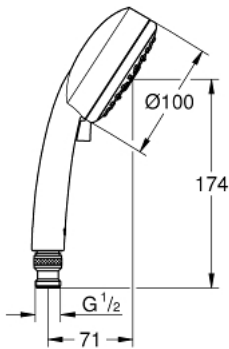

27 573 GLC TEMPESTA COSMOPOLITAN 100 HAND SHOWER 4 SPRAYS

PRODUCT DESCRIPTION

- Colour: cool sunrise
- spray patterns: GROHE Rain O², Rain, Massage, Jet
- GROHE EcoJoy 9.5 l/min flow limiter
- GROHE DreamSpray - perfect spray pattern
- GROHE LongLife finish
- GROHE SpeedClean - effortless limescale removal
- Inner WaterGuide - inner insulation for surface protection
- universal mounting system, fitting all standard shower hoses
- suitable for instantaneous heater
- min. recommended pressure 1.0 bar

27 573 GLC TEMPESTA COSMOPOLITAN 100 HAND SHOWER 4 SPRAYS

SELECT SPARE PART: , September 2021 – now

1: Dirt strainer (Spare part-nr. 0700200M)

2: Non-return valve (Spare part-nr. 08565000)