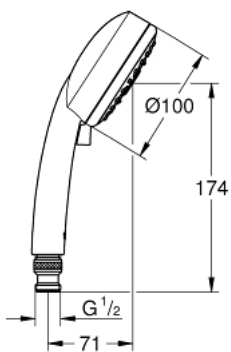

27 573 ALC TEMPESTA COSMOPOLITAN 100 HAND SHOWER 4 SPRAYS

PRODUCT DESCRIPTION

- Colour: brushed hard graphite
- spray patterns: GROHE Rain O², Rain, Massage, Jet
- GROHE EcoJoy 9,5 l/min flow limiter
- GROHE DreamSpray - perfect spray pattern
- GROHE LongLife finish
- GROHE SpeedClean - effortless limescale removal
- Inner WaterGuide - inner insulation for surface protection
- universal mounting system, fitting all standard shower hoses
- suitable for instantaneous heater
- min. recommended pressure 1.0 bar

27 573 ALC TEMPESTA COSMOPOLITAN 100 HAND SHOWER 4 SPRAYS

SELECT SPARE PART: , September 2021 – now

1: Dirt strainer (Spare part-nr. 0700200M)

2: Non-return valve (Spare part-nr. 08565000)