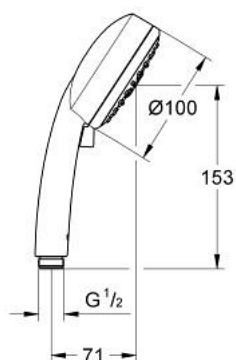

## 27 573 002 TEMPESTA COSMOPOLITAN 100 HAND SHOWER 4 SPRAYS

### PRODUCT DESCRIPTION

- Colour: chrome
- spray patterns: GROHE Rain O<sup>2</sup>, Rain, Massage, Jet
- GROHE DreamSpray - perfect spray pattern
- GROHE LongLife finish
- GROHE SpeedClean - effortless limescale removal
- Inner WaterGuide - inner insulation for surface protection
- universal mounting system, fitting all standard shower hoses
- suitable for instantaneous heater
- min. recommended pressure 1.0 bar

## 27 573 002 TEMPESTA COSMOPOLITAN 100 HAND SHOWER 4 SPRAYS

**SELECT SPARE PART:** , March 2017 – now

1: Dirt strainer (Spare part-nr. 0700200M)