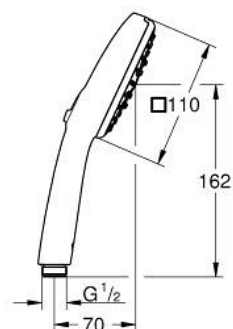

27 572 003 TEMPESTA CUBE 110 HAND SHOWER 3 SPRAYS

PRODUCT DESCRIPTION

- Colour: chrome
- spray patterns: Rain, Jet, Massage
- maximum flow rate (at 3 bar): 13.5 l/min
- GROHE SmartSwitch - easily rotate the dial to enjoy your preferred spray option
- GROHE DreamSpray - perfect spray pattern
- GROHE LongLife finish
- GROHE SpeedClean - effortless limescale removal
- Inner WaterGuide - inner insulation for surface protection
- ShockProof silicone ring prevents damages caused by shower falling
- universal mounting system, fitting all standard shower hoses
- min. recommended pressure 1.0 bar
- suitable for instantaneous heater
- professional edition

Pure Freude
an Wasser

27 572 003 **TEMPESTA CUBE 110 HAND SHOWER 3 SPRAYS**

SELECT SPARE PART: , July 2021 – now

1: Dirt strainer (Spare part-nr. 0700200M)