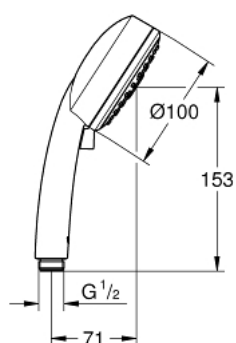

27 572 002 TEMPESTA COSMOPOLITAN 100 HAND SHOWER 3 SPRAYS

PRODUCT DESCRIPTION

- Colour: chrome
- spray patterns: GROHE Rain O², Rain, Massage
- GROHE DreamSpray - perfect spray pattern
- GROHE LongLife finish
- GROHE SpeedClean - effortless limescale removal
- Inner WaterGuide - inner insulation for surface protection
- universal mounting system, fitting all standard shower hoses
- suitable for instantaneous heater
- min. recommended pressure 1.0 bar

27 572 002 **TEMPESTA COSMOPOLITAN 100 HAND SHOWER 3 SPRAYS**

SELECT SPARE PART: , March 2017 – now

1: Dirt strainer (Spare part-nr. 0700200M)