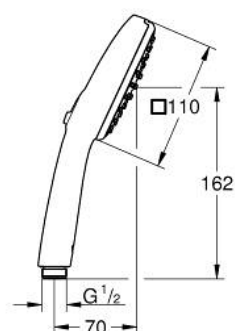

27 571 30E TEMPESTA CUBE 110 HAND SHOWER 2 SPRAYS

PRODUCT DESCRIPTION

- Colour: chrome
- spray patterns: Rain, Jet
- maximum flow rate (at 3 bar): 5.6 l/min
- GROHE EcoJoy - extra efficient water usage, perfect flow
- GROHE SmartSwitch - easily rotate the dial to enjoy your preferred spray option
- GROHE DreamSpray - perfect spray pattern
- GROHE LongLife finish
- ShockProof silicone ring prevents damages caused by shower falling
- GROHE SpeedClean - effortless limescale removal
- Inner WaterGuide - inner insulation for surface protection
- universal mounting system, fitting all standard shower hoses
- min. recommended pressure 1.0 bar
- suitable for instantaneous heater
- professional edition

Pure Freude
an Wasser

27 571 30E TEMPESTA CUBE 110 HAND SHOWER 2 SPRAYS

SELECT SPARE PART: , April 2020 – now

1: Dirt strainer (Spare part-nr. 0700200M)