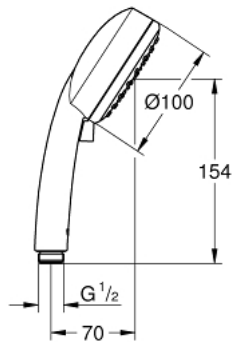

27 571 20E TEMPESTA COSMOPOLITAN 100 HAND SHOWER 2 SPRAYS

PRODUCT DESCRIPTION

- Colour: chrome
- spray patterns: Rain, Jet
- maximum flow rate (at 3 bar): 5.7 l/min
- GROHE DreamSpray - perfect spray pattern
- GROHE LongLife finish
- GROHE SpeedClean - effortless limescale removal
- Inner WaterGuide - inner insulation for surface protection
- universal mounting system, fitting all standard shower hoses
- suitable for instantaneous heater
- min. recommended pressure 1.0 bar

27 571 20E TEMPESTA COSMOPOLITAN 100 HAND SHOWER 2 SPRAYS

SELECT SPARE PART: , March 2017 – now

1: Dirt strainer (Spare part-nr. 0700200M)