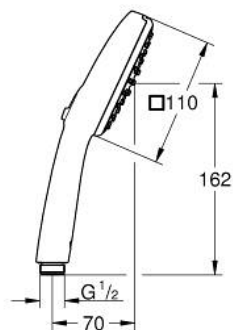

27 571 003 TEMPESTA CUBE 110 HAND SHOWER 2 SPRAYS

PRODUCT DESCRIPTION

- Colour: chrome
- spray patterns: Rain, Jet
- maximum flow rate (at 3 bar): 13.5 l/min
- GROHE SmartSwitch - easily rotate the dial to enjoy your preferred spray option
- GROHE DreamSpray - perfect spray pattern
- GROHE LongLife finish
- GROHE SpeedClean - effortless limescale removal
- Inner WaterGuide - inner insulation for surface protection
- ShockProof silicone ring prevents damages caused by shower falling
- universal mounting system, fitting all standard shower hoses
- min. recommended pressure 1.0 bar
- suitable for instantaneous heater
- professional edition

Pure Freude
an Wasser

27 571 003 TEMPESTA CUBE 110 HAND SHOWER 2 SPRAYS

SELECT SPARE PART: , April 2020 – now

1: Dirt strainer (Spare part-nr. 0700200M)