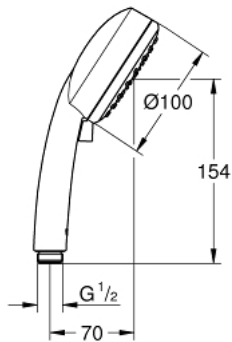

27 571 002 TEMPESTA COSMOPOLITAN 100 HAND SHOWER 2 SPRAYS

PRODUCT DESCRIPTION

- Colour: chrome
- spray patterns: Rain, Jet
- GROHE DreamSpray - perfect spray pattern
- GROHE LongLife finish
- GROHE SpeedClean - effortless limescale removal
- Inner WaterGuide - inner insulation for surface protection
- universal mounting system, fitting all standard shower hoses
- suitable for instantaneous heater
- min. recommended pressure 1.0 bar

27 571 002 TEMPESTA COSMOPOLITAN 100 HAND SHOWER 2 SPRAYS

SELECT SPARE PART: , March 2017 – now

1: Dirt strainer (Spare part-nr. 0700200M)