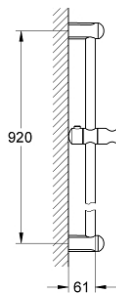

27 524 000 **SHOWER RAIL, 900 MM**

**PRODUCT DESCRIPTION**

- Colour: chrome
- with wall holders
- glide element and swivel holder
- GROHE LongLife finish

## 27 524 000 SHOWER RAIL, 900 MM

**SELECT SPARE PART:** , March 2010 – now

1: Outlet shower holder (Spare part-nr. 48098000)

2: Sliding piece (Spare part-nr. 48099000)

3: Compensation disc (Spare part-nr. 48051000)\*