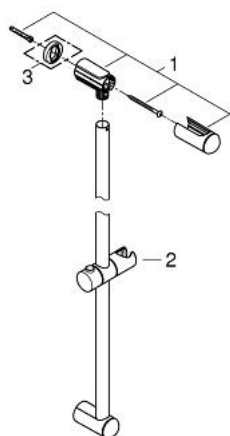

27 524 000 **SHOWER RAIL, 900 MM**

**PRODUCT DESCRIPTION**

- Colour: chrome
- with wall holders
- glide element and swivel holder
- GROHE LongLife finish

## 27 524 000 SHOWER RAIL, 900 MM

**SELECT SPARE PART:** , March 2010 – now

1: Outlet shower holder (Spare part-nr. 48098000)

2: Sliding piece (Spare part-nr. 48099000)

3: Compensation disc (Spare part-nr. 48051000)\*