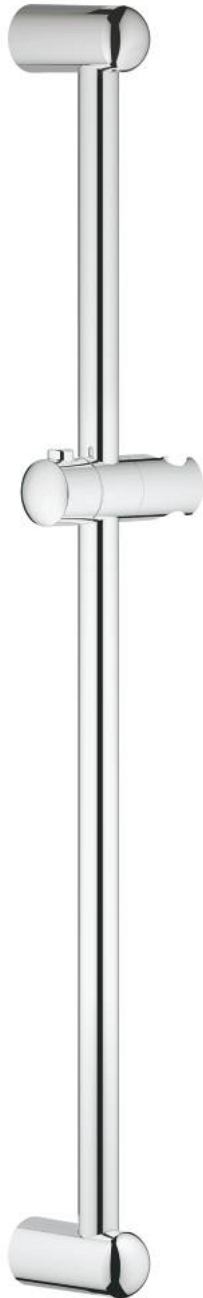

## 27 523 00M TEMPESTA SHOWER RAIL, 600 MM

### PRODUCT DESCRIPTION

- Colour: chrome
- with wall brackets, glider and swivel holder
- GROHE LongLife finish
- sales unit 26 pieces
- without individual packaging