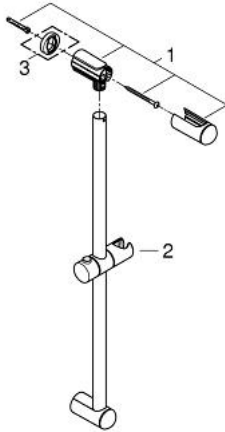

27 523 000 **TEMPESTA SHOWER RAIL, 600 MM**

PRODUCT DESCRIPTION

- Colour: chrome
- with wall brackets, glider and swivel holder
- GROHE LongLife finish

27 523 000 TEMPESTA SHOWER RAIL, 600 MM

SELECT SPARE PART: , March 2010 – now

1: Outlet shower holder (Spare part-nr. 48098000)

2: Sliding piece (Spare part-nr. 48099000)

3: Compensation disc (Spare part-nr. 48051000)*

* Optional accessories