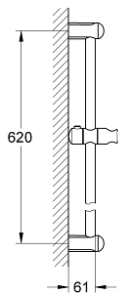

27 523 000 **TEMPESTA SHOWER RAIL, 600 MM**

PRODUCT DESCRIPTION

- Colour: chrome
- with wall brackets, glider and swivel holder
- GROHE LongLife finish

27 523 000 TEMPESTA SHOWER RAIL, 600 MM

SELECT SPARE PART: , March 2010 – now

1: Outlet shower holder (Spare part-nr. 48098000)

2: Sliding piece (Spare part-nr. 48099000)

3: Compensation disc (Spare part-nr. 48051000)*

* Optional accessories