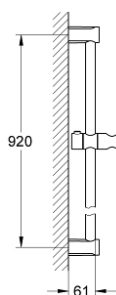

27 522 000 **TEMPESTA COSMOPOLITAN SHOWER RAIL, 900 MM**

PRODUCT DESCRIPTION

- Colour: chrome
- with wall holders
- glide element and swivel holder
- GROHE LongLife finish

27 522 000 TEMPESTA COSMOPOLITAN SHOWER RAIL, 900 MM

SELECT SPARE PART: , March 2010 – now

1: Outlet shower holder (Spare part-nr. 48095000)

2: Sliding piece (Spare part-nr. 48096000)

3: Compensation disc (Spare part-nr. 48051000)*

* Optional accessories