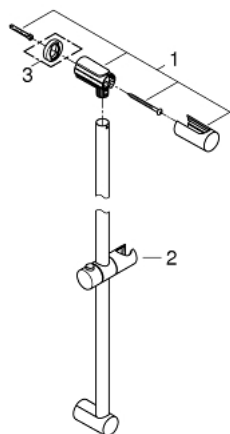

27 522 000 **TEMPESTA COSMOPOLITAN SHOWER RAIL, 900 MM**

PRODUCT DESCRIPTION

- Colour: chrome
- with wall holders
- glide element and swivel holder
- GROHE LongLife finish

27 522 000 TEMPESTA COSMOPOLITAN SHOWER RAIL, 900 MM

SELECT SPARE PART: , March 2010 – now

1: Outlet shower holder (Spare part-nr. 48095000)

2: Sliding piece (Spare part-nr. 48096000)

3: Compensation disc (Spare part-nr. 48051000)*

* Optional accessories