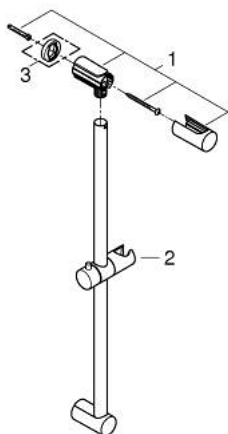

27 521 000 **TEMPESTA COSMOPOLITAN SHOWER RAIL, 600 MM**

**PRODUCT DESCRIPTION**

- Colour: chrome
- with wall brackets, glider and swivel holder
- GROHE LongLife finish

27 521 000 **TEMPESTA COSMOPOLITAN SHOWER RAIL, 600 MM**

**SELECT SPARE PART:** , March 2010 – now

1: Outlet shower holder (Spare part-nr. 48095000)

2: Sliding piece (Spare part-nr. 12140000)