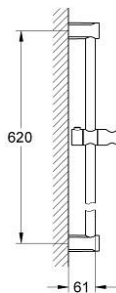

27 521 000 **TEMPESTA COSMOPOLITAN SHOWER RAIL, 600 MM**

**PRODUCT DESCRIPTION**

- Colour: chrome
- with wall brackets, glider and swivel holder
- GROHE LongLife finish

27 521 000 **TEMPESTA COSMOPOLITAN SHOWER RAIL, 600 MM**

**SELECT SPARE PART:** , March 2010 – now

1: Outlet shower holder (Spare part-nr. 48095000)

2: Sliding piece (Spare part-nr. 12140000)