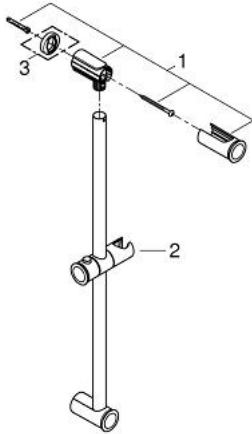

27 519 000 **TEMPESTA RUSTIC SHOWER RAIL, 600 MM**

**PRODUCT DESCRIPTION**

- Colour: chrome
- with wall brackets, glider and swivel holder
- GROHE LongLife finish

## 27 519 000 TEMPESTA RUSTIC SHOWER RAIL, 600 MM

**SELECT SPARE PART:** , March 2010 – now

1: Outlet shower holder (Spare part-nr. 48092000)

2: Sliding piece (Spare part-nr. 48093000)

3: Compensation disc (Spare part-nr. 48051000)\*