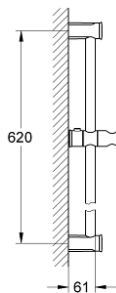

27 519 000 **TEMPESTA RUSTIC SHOWER RAIL, 600 MM**

**PRODUCT DESCRIPTION**

- Colour: chrome
- with wall brackets, glider and swivel holder
- GROHE LongLife finish

## 27 519 000 TEMPESTA RUSTIC SHOWER RAIL, 600 MM

**SELECT SPARE PART:** , March 2010 – now

1: Outlet shower holder (Spare part-nr. 48092000)

2: Sliding piece (Spare part-nr. 48093000)

3: Compensation disc (Spare part-nr. 48051000)\*