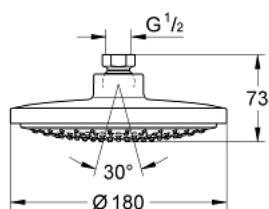

27 492 000 EUPHORIA COSMOPOLITAN 180 HEAD SHOWER 1 SPRAY

PRODUCT DESCRIPTION

- Colour: chrome
- spray pattern: Rain
- maximum flow rate (at 3 bar): 7.5 l/min
- Ø 180 mm
- ball joint ± 15° rotatable
- connection thread ½"
- GROHE EcoJoy - less water, perfect flow
- GROHE DreamSpray - perfect spray pattern
- GROHE LongLife finish
- GROHE SpeedClean - effortless limescale removal
- suitable for instantaneous heater

27 492 000 **EUPHORIA COSMOPOLITAN 180 HEAD SHOWER 1 SPRAY**

SELECT SPARE PART: , March 2010 – now

1: Fibre seal dia. 12x2 mm (Spare part-nr. 0138900M)

2: Dirt strainer (Spare part-nr. 48007000)