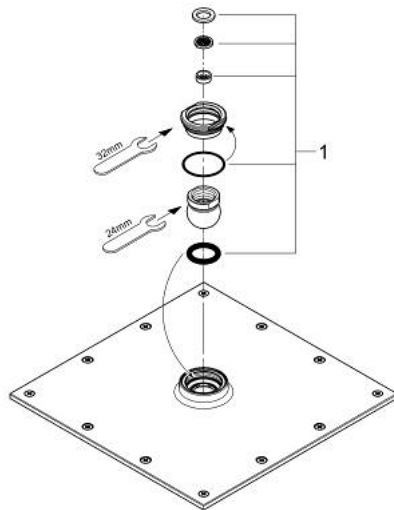

27 480 000 **RAINSHOWER ALLURE 230 HEAD SHOWER 1 SPRAY**

PRODUCT DESCRIPTION

- Colour: chrome
- spray pattern: Rain
- 230 x 230 mm
- material: metal
- ball joint with turning angle $\pm 15^\circ$
- connection thread $\frac{1}{2}$ "
- GROHE EcoJoy 9,5 l/min flow limiter
- GROHE DreamSpray - perfect spray pattern
- GROHE LongLife finish
- GROHE SpeedClean - effortless limescale removal
- suitable for instantaneous heater

27 480 000 **RAINSHOWER ALLURE 230 HEAD SHOWER 1 SPRAY**

SELECT SPARE PART: , January 2010 – now

1: Inlet valve assembly (Spare part-nr. 45933000)