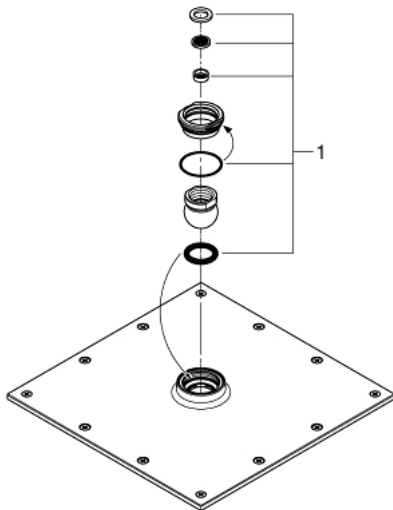

27 479 000 **RAINSHOWER ALLURE 230 HEAD SHOWER 1 SPRAY**

PRODUCT DESCRIPTION

- Colour: chrome
- spray pattern: Rain
- 230 x 230 mm
- material: metal
- ball joint with turning angle $\pm 15^\circ$
- connection thread $\frac{1}{2}$ "
- GROHE DreamSpray - perfect spray pattern
- GROHE LongLife finish
- GROHE SpeedClean - effortless limescale removal
- suitable for instantaneous heater

27 479 000 **RAINSHOWER ALLURE 230 HEAD SHOWER 1 SPRAY**

SELECT SPARE PART: , January 2010 – now

1: Inlet valve assembly (Spare part-nr. 45933000)