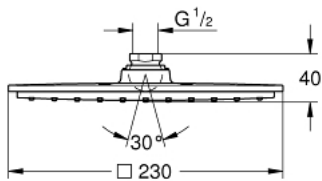

27 479 000 **RAINSHOWER ALLURE 230 HEAD SHOWER 1 SPRAY**

PRODUCT DESCRIPTION

- Colour: chrome
- spray pattern: Rain
- 230 x 230 mm
- material: metal
- ball joint with turning angle $\pm 15^\circ$
- connection thread $\frac{1}{2}$ "
- GROHE DreamSpray - perfect spray pattern
- GROHE LongLife finish
- GROHE SpeedClean - effortless limescale removal
- suitable for instantaneous heater

27 479 000 **RAINSHOWER ALLURE 230 HEAD SHOWER 1 SPRAY**

SELECT SPARE PART: , January 2010 – now

1: Inlet valve assembly (Spare part-nr. 45933000)