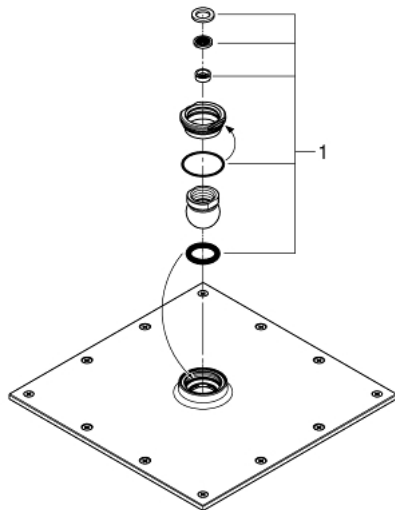

27 479 000 **RAINSHOWER ALLURE 230 HEAD SHOWER 1 SPRAY**

PRODUCT DESCRIPTION

- Colour: chrome
- spray pattern: Rain
- 230 x 230 mm
- material: metal
- ball joint with turning angle $\pm 15^\circ$
- connection thread $\frac{1}{2}$ "
- GROHE DreamSpray - perfect spray pattern
- GROHE LongLife finish
- GROHE SpeedClean - effortless limescale removal
- suitable for instantaneous heater

27 479 000 **RAINSHOWER ALLURE 230 HEAD SHOWER 1 SPRAY**

SELECT SPARE PART: , January 2010 – now

1: Inlet valve assembly (Spare part-nr. 45933000)