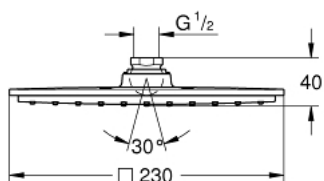

27 479 000 **RAINSHOWER ALLURE 230 HEAD SHOWER 1 SPRAY**

PRODUCT DESCRIPTION

- Colour: chrome
- spray pattern: Rain
- 230 x 230 mm
- material: metal
- ball joint with turning angle $\pm 15^\circ$
- connection thread $\frac{1}{2}$ "
- GROHE DreamSpray - perfect spray pattern
- GROHE LongLife finish
- GROHE SpeedClean - effortless limescale removal
- suitable for instantaneous heater

27 479 000 **RAINSHOWER ALLURE 230 HEAD SHOWER 1 SPRAY**

SELECT SPARE PART: , January 2010 – now

1: Inlet valve assembly (Spare part-nr. 45933000)