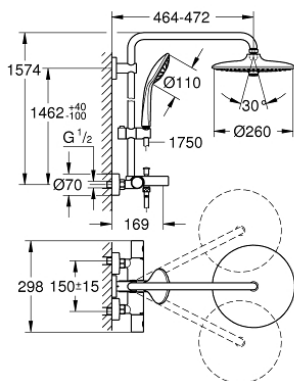

## 27 475 002 EUPHORIA SYSTEM 260 SHOWER SYSTEM WITH BATH THERMOSTAT FOR WALL MOUNTING

### PRODUCT DESCRIPTION

- Colour: chrome
- consisting of:
  - horizontal swivable 450 mm shower arm
  - exposed thermostat with Aquadimmer function
  - allows change between:
    - head shower Euphoria 260 (26 457)
    - spray patterns: Rain, SmartRain, Jet
    - maximum flow rate (at 3 bar): 7.5 l/min
  - with ball joint
  - rotation angle  $\pm 15^\circ$
  - bath inlet
  - separate diverter for hand shower
  - hand shower Euphoria 110 Massage (27 239 000)
  - spray patterns: Rain, Massage, SmartRain
  - maximum flow rate (at 3 bar): 8.5 l/min
  - adjustable in height with gliding element
  - shower hose Silverflex 1750 mm 1/2" x 1/2" (28 388)
  - maximum flow rate system (at 3 bar): 8.5 l/min (without bath inlet)
  - GROHE TurboStat - compact cartridge with wax thermoelement
  - GROHE SafeStop - safety button at 38°C
  - GROHE SafeStop Plus - optional temperature limiter at 43°C included
  - GROHE DreamSpray - perfect spray pattern
  - GROHE LongLife finish
  - GROHE SprayDimmer - stepless flow rate adjustment
- Flexible Installation - 1 adjustable bracket for existing drill holes
- Inner WaterGuide - inner insulation for surface protection
- GROHE SpeedClean - effortless limescale removal
- TwistStop - to prevent hose from twisting
- suitable for instantaneous heaters from 18 kW/h
- minimum flow rate 5 l/min.
- professional edition