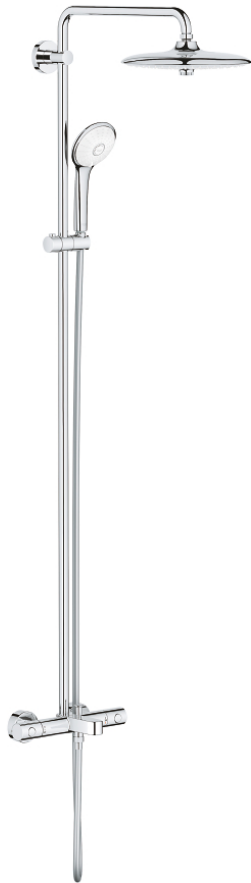

## 27 475 002 EUPHORIA SYSTEM 260 SHOWER SYSTEM WITH BATH THERMOSTAT FOR WALL MOUNTING

### PRODUCT DESCRIPTION

- Colour: chrome
- consisting of:
  - horizontal swivable 450 mm shower arm
  - exposed thermostat with Aquadimmer function
  - allows change between:
    - head shower Euphoria 260 (26 457)
    - spray patterns: Rain, SmartRain, Jet
    - maximum flow rate (at 3 bar): 7.5 l/min
  - with ball joint
  - rotation angle  $\pm 15^\circ$
  - bath inlet
  - separate diverter for hand shower
  - hand shower Euphoria 110 Massage (27 239 000)
  - spray patterns: Rain, Massage, SmartRain
  - maximum flow rate (at 3 bar): 8.5 l/min
  - adjustable in height with gliding element
  - shower hose Silverflex 1750 mm 1/2" x 1/2" (28 388)
  - maximum flow rate system (at 3 bar): 8.5 l/min (without bath inlet)
  - GROHE TurboStat - compact cartridge with wax thermoelement
  - GROHE SafeStop - safety button at 38°C
  - GROHE SafeStop Plus - optional temperature limiter at 43°C included
  - GROHE DreamSpray - perfect spray pattern
  - GROHE LongLife finish
  - GROHE SprayDimmer - stepless flow rate adjustment
- Flexible Installation - 1 adjustable bracket for existing drill holes
- Inner WaterGuide - inner insulation for surface protection
- GROHE SpeedClean - effortless limescale removal
- TwistStop - to prevent hose from twisting
- suitable for instantaneous heaters from 18 kW/h
- minimum flow rate 5 l/min.
- professional edition