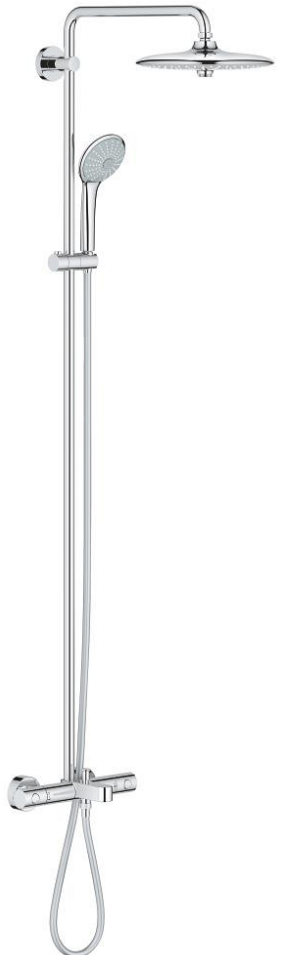

27 475 001 EUPHORIA SYSTEM 260 SHOWER SYSTEM WITH BATH THERMOSTAT FOR WALL MOUNTING

PRODUCT DESCRIPTION

- Colour: chrome
- consisting of:
 - horizontal swivable 450 mm shower arm
 - exposed thermostat with Aquadimmer function
 - allows change between:
 - head shower Euphoria 260 (26 457)
 - spray patterns: Rain, SmartRain, Jet
 - maximum flow rate (at 3 bar): 18 l/min
 - with ball joint
 - rotation angle $\pm 15^\circ$
- bath inlet
- separate diverter for hand shower
- hand shower Euphoria 110 Massage (27 239 000)
 - spray patterns: Rain, SmartRain, Massage
 - maximum flow rate (at 3 bar): 8.5 l/min
 - adjustable in height with gliding element
- shower hose Silverflex 1750 mm 1/2" x 1/2" (28 388)
 - GROHE TurboStat - compact cartridge with wax thermoelement
 - GROHE SafeStop - safety button at 38°C
 - GROHE SafeStop Plus - optional temperature limiter at 43°C included
 - GROHE DreamSpray - perfect spray pattern
 - GROHE LongLife finish
 - GROHE SprayDimmer - stepless flow rate adjustment
 - GROHE SpeedClean - effortless limescale removal
 - Inner WaterGuide - inner insulation for surface protection
 - TwistStop - to prevent hose from twisting
- suitable for instantaneous heaters from 18 kW/h
- minimum flow rate 7 l/min.