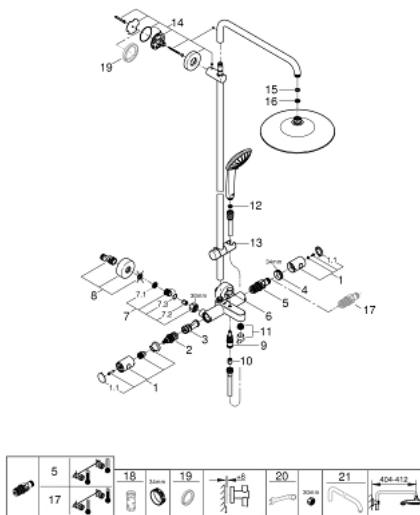

27 475 001 EUPHORIA SYSTEM 260 SHOWER SYSTEM WITH BATH THERMOSTAT FOR WALL MOUNTING

SELECT SPARE PART: , October 2016 – March 2021

- 1: Costa metal handle 1/2" (Spare part-nr. 47984000)
- 1.1: Cap (Spare part-nr. 6458500M)
- 2: Aquadimmer (Spare part-nr. 47364000)
- 3: Water flow (Spare part-nr. 47887000)
- 4: Fitting ring (Spare part-nr. 47743000)
- 5: Thermostatic compact cartridge 1/2" (Spare part-nr. 47439000)
- 6: Diverter knob (Spare part-nr. 65648000)
- 7: Non-return valve (Spare part-nr. 47189000)
- 7.1: Dirt strainer (Spare part-nr. 0726400M)
- 7.2: Non-return valve (Spare part-nr. 08565000)
- 7.3: O-ring $\varnothing 17 \times \varnothing 2$ (Spare part-nr. 0305500M)
- 8: S-union (Spare part-nr. 12662000)
- 9: Diverter (Spare part-nr. 65655000)
- 10: Non-return valve (Spare part-nr. 08565000)
- 11: Mousseur (Spare part-nr. 13926000)
- 12: Dirt strainer (Spare part-nr. 0700200M)
- 13: Sliding piece (Spare part-nr. 12140000)
- 14: Outlet shower holder (Spare part-nr. 48279000)
- 15: Fibre seal dia. 12x2 mm (Spare part-nr. 0138900M)
- 16: Dirt strainer (Spare part-nr. 48007000)
- 17: GROHE TurboStat cartridge 1/2" (Spare part-nr. 47175000)*
- 18: Socket spanner (Spare part-nr. 19332000)*
- 19: Compensation disc (Spare part-nr. 27180000)*
- 20: Special spanner (Spare part-nr. 19377000)*
- 21: Shower arm for shower systems (Spare part-nr. 14047000)*

* Optional accessories