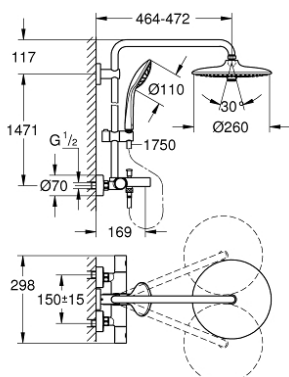

27 475 001 EUPHORIA SYSTEM 260 SHOWER SYSTEM WITH BATH THERMOSTAT FOR WALL MOUNTING

PRODUCT DESCRIPTION

- Colour: chrome
- consisting of:
 - horizontal swivable 450 mm shower arm
 - exposed thermostat with Aquadimmer function
 - allows change between:
 - head shower Euphoria 260 (26 457)
 - spray patterns: Rain, SmartRain, Jet
 - maximum flow rate (at 3 bar): 18 l/min
 - with ball joint
 - rotation angle $\pm 15^\circ$
- bath inlet
- separate diverter for hand shower
- hand shower Euphoria 110 Massage (27 239 000)
 - spray patterns: Rain, SmartRain, Massage
 - maximum flow rate (at 3 bar): 8.5 l/min
 - adjustable in height with gliding element
- shower hose Silverflex 1750 mm 1/2" x 1/2" (28 388)
 - GROHE TurboStat - compact cartridge with wax thermoelement
 - GROHE SafeStop - safety button at 38°C
 - GROHE SafeStop Plus - optional temperature limiter at 43°C included
 - GROHE DreamSpray - perfect spray pattern
 - GROHE LongLife finish
 - GROHE SprayDimmer - stepless flow rate adjustment
 - GROHE SpeedClean - effortless limescale removal
 - Inner WaterGuide - inner insulation for surface protection
 - TwistStop - to prevent hose from twisting
- suitable for instantaneous heaters from 18 kW/h
- minimum flow rate 7 l/min.