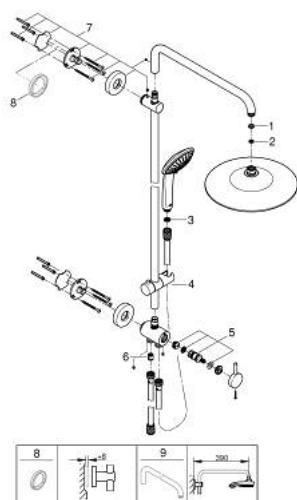

27 421 002 EUPHORIA SYSTEM 260 SHOWER SYSTEM

PRODUCT DESCRIPTION

- Colour: chrome
- consisting of:
 - horizontal swivable 450 mm shower arm
 - change between hand and head shower by diverter
 - head shower Euphoria 260 (26 457)
 - spray patterns: Rain, SmartRain, Jet
 - maximum flow rate (at 3 bar): 7.5 l/min
 - with ball joint
 - rotation angle $\pm 15^\circ$
 - hand shower Euphoria 110 Massage (27 239 000)
 - spray patterns: Rain, SmartRain, Massage
 - maximum flow rate (at 3 bar): 8.5 l/min
 - adjustable in height with gliding element
 - shower hose Silverflex 1750 mm 1/2" x 1/2" (28 388)
 - Silverflex shower hose 800 mm
 - connection to water supply with 1/2"-thread of the 800 mm shower hose to faucet / wall union
 - maximum flow rate system (at 3 bar): 8.5 l/min
 - GROHE EcoJoy - less water, perfect flow
 - GROHE DreamSpray - perfect spray pattern
 - GROHE LongLife finish
 - GROHE SprayDimmer - stepless flow rate adjustment
 - GROHE SpeedClean - effortless limescale removal
 - Inner WaterGuide - inner insulation for surface protection
 - TwistStop - to prevent hose from twisting
 - suitable for instantaneous heaters from 18 kW/h
 - minimum flow rate 5 l/min.
 - min. recommended pressure 1.0 bar

27 421 002 EUPHORIA SYSTEM 260 SHOWER SYSTEM

SELECT SPARE PART: , October 2016 – now

- 1: Fibre seal dia. 12x2 mm (Spare part-nr. 0138900M)
 - 2: Dirt strainer (Spare part-nr. 48007000)
 - 3: Dirt strainer (Spare part-nr. 0700200M)
 - 4: Sliding piece (Spare part-nr. 12140000)
 - 5: Repl.kit f.rotary valve (Spare part-nr. 45915000)
 - 6: Non-return valve (Spare part-nr. 08565000)
 - 7: Outlet shower holder (Spare part-nr. 48279000)
 - 8: Compensation disc (Spare part-nr. 27180000)*
 - 9: Shower arm for shower systems (Spare part-nr. 14047000)*
- * Optional accessories