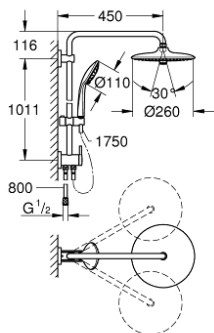

27 421 002 EUPHORIA SYSTEM 260 SHOWER SYSTEM

PRODUCT DESCRIPTION

- Colour: chrome
- consisting of:
 - horizontal swivable 450 mm shower arm
 - change between hand and head shower by diverter
 - head shower Euphoria 260 (26 457)
 - spray patterns: Rain, SmartRain, Jet
 - maximum flow rate (at 3 bar): 7.5 l/min
 - with ball joint
 - rotation angle $\pm 15^\circ$
 - hand shower Euphoria 110 Massage (27 239 000)
 - spray patterns: Rain, SmartRain, Massage
 - maximum flow rate (at 3 bar): 8.5 l/min
 - adjustable in height with gliding element
 - shower hose Silverflex 1750 mm 1/2" x 1/2" (28 388)
 - Silverflex shower hose 800 mm
 - connection to water supply with 1/2"-thread of the 800 mm shower hose to faucet / wall union
 - maximum flow rate system (at 3 bar): 8.5 l/min
 - GROHE EcoJoy - less water, perfect flow
 - GROHE DreamSpray - perfect spray pattern
 - GROHE LongLife finish
 - GROHE SprayDimmer - stepless flow rate adjustment
 - GROHE SpeedClean - effortless limescale removal
 - Inner WaterGuide - inner insulation for surface protection
 - TwistStop - to prevent hose from twisting
 - suitable for instantaneous heaters from 18 kW/h
 - minimum flow rate 5 l/min.
 - min. recommended pressure 1.0 bar

27 421 002 EUPHORIA SYSTEM 260 SHOWER SYSTEM

SELECT SPARE PART: , October 2016 – now

- 1: Fibre seal dia. 12x2 mm (Spare part-nr. 0138900M)
 - 2: Dirt strainer (Spare part-nr. 48007000)
 - 3: Dirt strainer (Spare part-nr. 0700200M)
 - 4: Sliding piece (Spare part-nr. 12140000)
 - 5: Repl.kit f.rotary valve (Spare part-nr. 45915000)
 - 6: Non-return valve (Spare part-nr. 08565000)
 - 7: Outlet shower holder (Spare part-nr. 48279000)
 - 8: Compensation disc (Spare part-nr. 27180000)*
 - 9: Shower arm for shower systems (Spare part-nr. 14047000)*
- * Optional accessories