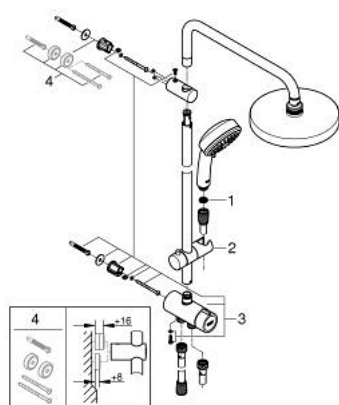

27 394 002 TEMPESTA COSMOPOLITAN SYSTEM 200 FLEX SHOWER SYSTEM WITH DIVERTER FOR WALL MOUNTING

PRODUCT DESCRIPTION

- Colour: chrome
- consisting of:
 - horizontal 390 mm shower arm, adjustable before installation
 - change by diverter between hand shower, head shower or head shower Eco setting
 - head shower Tempesta Cosmopolitan 200 (27 541)
 - 2 spray patterns (via diverter): Rain, SmartRain
- with ball joint
- rotation angle $\pm 15^\circ$
- hand shower Tempesta Cosmopolitan 100 (27 573)
- spray patterns: GROHE Rain O², Rain, Massage, Jet
- adjustable in height with gliding element
- distance between diverter and upper bracket: 620 mm
- Relexaflex shower hose 1500 mm (28 151)
- Relexaflex shower hose 1250 mm (28 150)
- flexible installation: connection to faucet / wall union for water supply with 1/2" thread of the 1250 mm shower hose
- minimum flow rate 7 l/min.
- GROHE DreamSpray - perfect spray pattern
- GROHE LongLife finish
- GROHE SpeedClean - effortless limescale removal
- Inner WaterGuide - inner insulation for surface protection

27 394 002 TEMPESTA COSMOPOLITAN SYSTEM 200 FLEX SHOWER SYSTEM WITH DIVERTER FOR WALL MOUNTING

SELECT SPARE PART: , March 2017 – now

1: Dirt strainer (Spare part-nr. 0700200M)

2: Sliding piece (Spare part-nr. 12140000)

3: Diverter (Spare part-nr. 48338000)

4: Compensation disc (Spare part-nr. 26496000)*

* Optional accessories