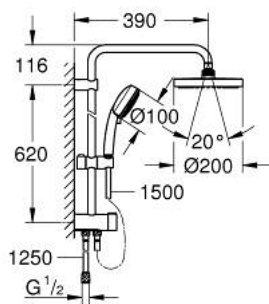

27 394 002 TEMPESTA COSMOPOLITAN SYSTEM 200 FLEX SHOWER SYSTEM WITH DIVERTER FOR WALL MOUNTING

PRODUCT DESCRIPTION

- Colour: chrome
- consisting of:
 - horizontal 390 mm shower arm, adjustable before installation
 - change by diverter between hand shower, head shower or head shower Eco setting
 - head shower Tempesta Cosmopolitan 200 (27 541)
 - 2 spray patterns (via diverter): Rain, SmartRain
- with ball joint
- rotation angle $\pm 15^\circ$
- hand shower Tempesta Cosmopolitan 100 (27 573)
- spray patterns: GROHE Rain O², Rain, Massage, Jet
- adjustable in height with gliding element
- distance between diverter and upper bracket: 620 mm
- Relexaflex shower hose 1500 mm (28 151)
- Relexaflex shower hose 1250 mm (28 150)
- flexible installation: connection to faucet / wall union for water supply with 1/2" thread of the 1250 mm shower hose
- minimum flow rate 7 l/min.
- GROHE DreamSpray - perfect spray pattern
- GROHE LongLife finish
- GROHE SpeedClean - effortless limescale removal
- Inner WaterGuide - inner insulation for surface protection

27 394 002 TEMPESTA COSMOPOLITAN SYSTEM 200 FLEX SHOWER SYSTEM WITH DIVERTER FOR WALL MOUNTING

SELECT SPARE PART: , March 2017 – now

1: Dirt strainer (Spare part-nr. 0700200M)

2: Sliding piece (Spare part-nr. 12140000)

3: Diverter (Spare part-nr. 48338000)

4: Compensation disc (Spare part-nr. 26496000)*

* Optional accessories