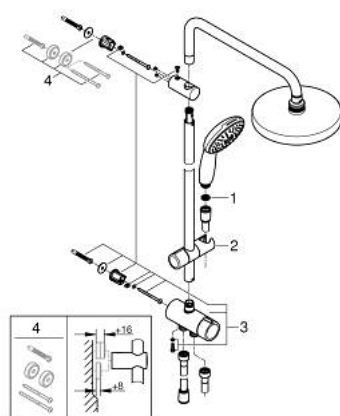

27 389 003 TEMPESTA SYSTEM 200 FLEX SHOWER SYSTEM WITH DIVERTER FOR WALL MOUNTING

PRODUCT DESCRIPTION

- Colour: chrome
- consisting of:
 - horizontal 390 mm shower arm, adjustable before installation
 - change by diverter between hand shower, head shower or head shower Eco setting
 - head shower Tempesta Cosmopolitan 200 (27 541)
 - spray pattern: Rain
 - maximum flow rate (at 3 bar): 9.5 l/min
 - with ball joint
 - rotation angle $\pm 15^\circ$
 - hand shower Tempesta 110 (28 261)
 - spray patterns: Rain, Jet, Massage
 - maximum flow rate (at 3 bar): 13.5 l/min
 - adjustable in height with gliding element
 - distance between diverter and upper bracket: 620 mm
 - Relaxaflex shower hose 1500 mm (28 151)
 - Relaxaflex shower hose 1250 mm (28 150)
 - flexible installation: connection to faucet / wall union for water supply with 1/2" thread of the 1250 mm shower hose
 - GROHE SmartSwitch - easily rotate the dial to enjoy your preferred spray option
 - GROHE DreamSpray - perfect spray pattern
 - ShockProof silicone ring prevents damages caused by shower falling
 - GROHE LongLife finish
 - GROHE SpeedClean - effortless limescale removal
 - Inner WaterGuide - inner insulation for surface protection
 - maximum flow rate (at 3 bar): 13.5 l/min
 - minimum flow rate 7 l/min.

27 389 003 TEMPESTA SYSTEM 200 FLEX SHOWER SYSTEM WITH DIVERTER FOR WALL MOUNTING

SELECT SPARE PART: , November 2021 – now

1: Dirt strainer (Spare part-nr. 0700200M)

2: Sliding piece (Spare part-nr. 48609000)

3: Diverter (Spare part-nr. 48338000)

4: Compensation disc (Spare part-nr. 26496000)*

* Optional accessories