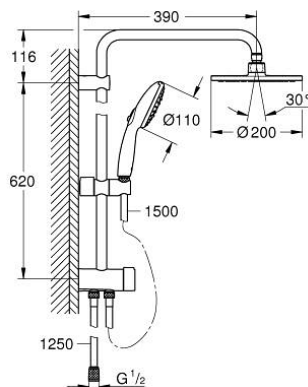

27 389 003 TEMPESTA SYSTEM 200 FLEX SHOWER SYSTEM WITH DIVERTER FOR WALL MOUNTING

PRODUCT DESCRIPTION

- Colour: chrome
- consisting of:
 - horizontal 390 mm shower arm, adjustable before installation
 - change by diverter between hand shower, head shower or head shower Eco setting
 - head shower Tempesta Cosmopolitan 200 (27 541)
 - spray pattern: Rain
 - maximum flow rate (at 3 bar): 9.5 l/min
 - with ball joint
 - rotation angle $\pm 15^\circ$
 - hand shower Tempesta 110 (28 261)
 - spray patterns: Rain, Jet, Massage
 - maximum flow rate (at 3 bar): 13.5 l/min
 - adjustable in height with gliding element
 - distance between diverter and upper bracket: 620 mm
 - Relaxaflex shower hose 1500 mm (28 151)
 - Relaxaflex shower hose 1250 mm (28 150)
 - flexible installation: connection to faucet / wall union for water supply with 1/2" thread of the 1250 mm shower hose
 - GROHE SmartSwitch - easily rotate the dial to enjoy your preferred spray option
 - GROHE DreamSpray - perfect spray pattern
 - ShockProof silicone ring prevents damages caused by shower falling
 - GROHE LongLife finish
 - GROHE SpeedClean - effortless limescale removal
 - Inner WaterGuide - inner insulation for surface protection
 - maximum flow rate (at 3 bar): 13.5 l/min
 - minimum flow rate 7 l/min.

27 389 003 TEMPESTA SYSTEM 200 FLEX SHOWER SYSTEM WITH DIVERTER FOR WALL MOUNTING

SELECT SPARE PART: , November 2021 – now

1: Dirt strainer (Spare part-nr. 0700200M)

2: Sliding piece (Spare part-nr. 48609000)

3: Diverter (Spare part-nr. 48338000)

4: Compensation disc (Spare part-nr. 26496000)*

* Optional accessories