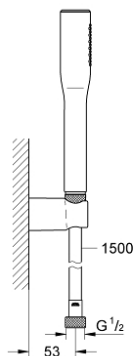

27 369 000 EUPHORIA COSMOPOLITAN STICK WALL HOLDER SET 1 SPRAY

PRODUCT DESCRIPTION

- Colour: chrome
- consisting of:
 - hand shower 27 400 000
 - maximum flow rate (at 3 bar): 8 l/min
 - wall shower holder (27 056)
 - Silverflex shower hose 1.500 mm (28 364)
 - GROHE EcoJoy - less water, perfect flow
 - GROHE LongLife finish
 - GROHE SpeedClean - effortless limescale removal
 - Inner WaterGuide - inner insulation for surface protection
 - TwistStop - to prevent hose from twisting
 - suitable for instantaneous heater
 - min. recommended pressure 0.5 bar

27 369 000 **EUPHORIA COSMOPOLITAN STICK WALL HOLDER SET 1 SPRAY**

SELECT SPARE PART: , September 2009 – now

1: Dirt strainer (Spare part-nr. 0700200M)