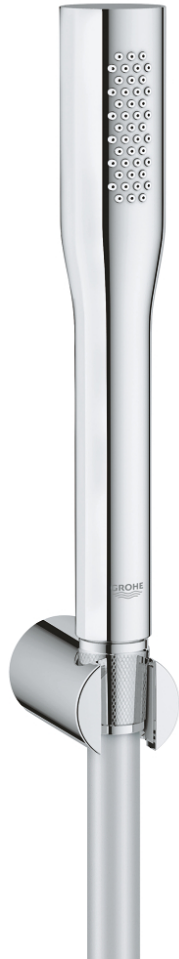

27 369 000 EUPHORIA COSMOPOLITAN STICK WALL HOLDER SET 1 SPRAY

PRODUCT DESCRIPTION

- Colour: chrome
- consisting of:
 - hand shower 27 400 000
 - maximum flow rate (at 3 bar): 8 l/min
 - wall shower holder (27 056)
 - Silverflex shower hose 1.500 mm (28 364)
 - GROHE EcoJoy - less water, perfect flow
 - GROHE LongLife finish
 - GROHE SpeedClean - effortless limescale removal
 - Inner WaterGuide - inner insulation for surface protection
 - TwistStop - to prevent hose from twisting
 - suitable for instantaneous heater
 - min. recommended pressure 0.5 bar

27 369 000 **EUPHORIA COSMOPOLITAN STICK WALL HOLDER SET 1 SPRAY**

SELECT SPARE PART: , September 2009 – now

1: Dirt strainer (Spare part-nr. 0700200M)