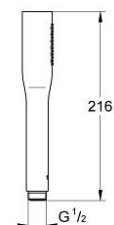

### PRODUCT DESCRIPTION

- Colour: chrome
- spray pattern: Standard spray
- maximum flow rate (at 3 bar): 15 l/min
- GROHE LongLife finish
- GROHE SpeedClean - effortless limescale removal
- Inner WaterGuide - inner insulation for surface protection
- universal mounting system, fitting all standard shower hoses

27 367 000 **EUPHORIA COSMOPOLITAN STICK HAND SHOWER 1 SPRAY**

**SELECT SPARE PART:** , September 2009 – now

1: Dirt strainer (Spare part-nr. 0700200M)