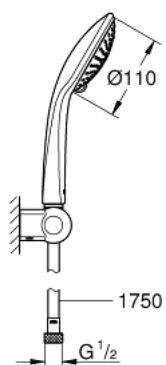

27 355 000 EUPHORIA 110 CHAMPAGNE WALL HOLDER SET 3 SPRAYS

PRODUCT DESCRIPTION

- Colour: chrome
- consisting of:
 - hand shower Champagne (27 222 000)
 - maximum flow rate (at 3 bar): 17 l/min
 - wall shower holder
 - shower hose Silverflex 1750 mm 1/2" x 1/2" (28 388)
 - GROHE DreamSpray - perfect spray pattern
 - GROHE SprayDimmer - stepless flow rate adjustment
 - GROHE LongLife finish
 - GROHE SpeedClean - effortless limescale removal
 - Inner WaterGuide - inner insulation for surface protection
 - TwistStop - to prevent hose from twisting
 - suitable for instantaneous heater
 - min. recommended pressure 1.0 bar

27 355 000 **EUPHORIA 110 CHAMPAGNE WALL HOLDER SET 3 SPRAYS**

SELECT SPARE PART: , August 2009 – now

1: Dirt strainer (Spare part-nr. 0700200M)